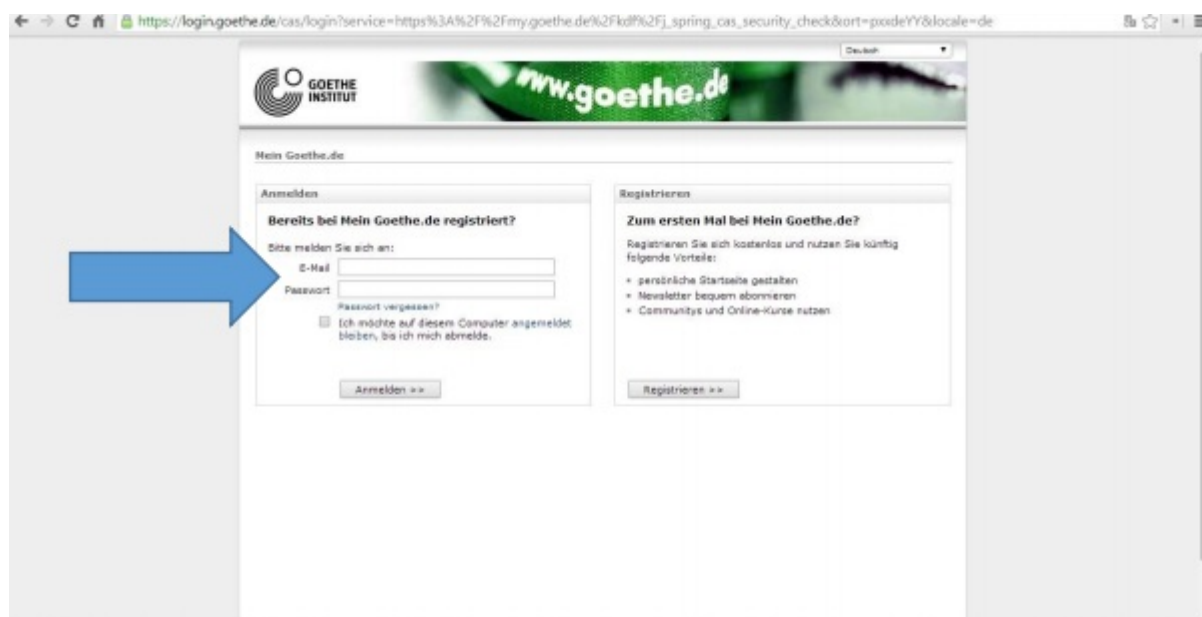

۶) برای مرحله بعد شما بایستی در " Mein.Goethe.de " ثبت نام شده باشید. بنابراین اگر ثبت نام نشده اید لطفا روی " Register " کلیک کنید. اما اگر قبلا در " Mein.Goethe.de " ثبت نام کرده اید لطفا نام کاربری و شناسه عبور خود را وارد کنید.